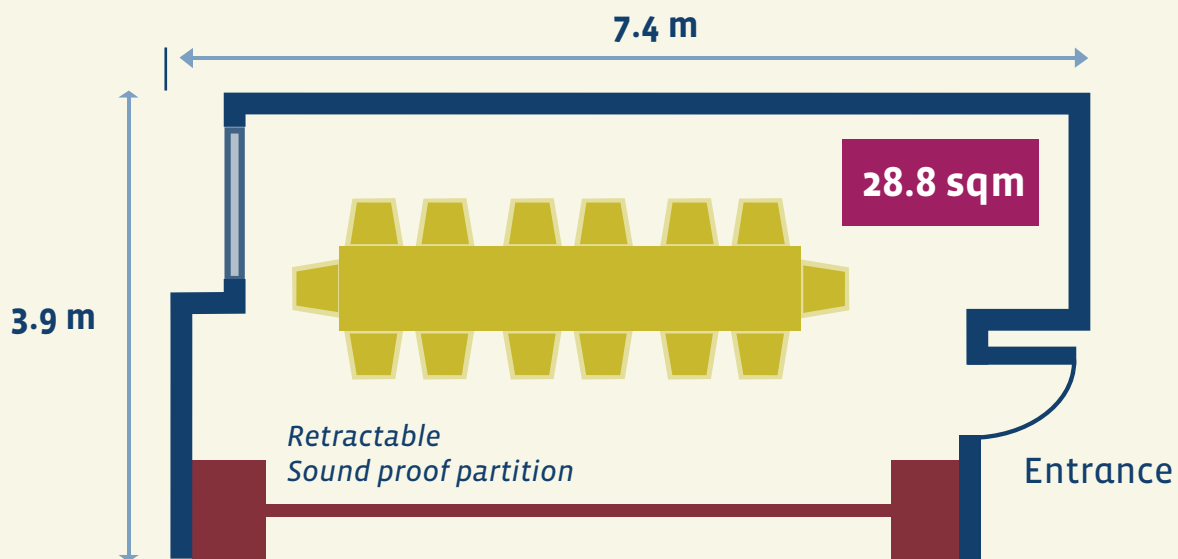

Sadlers Wells

(Conference Centre)

Function: **Board Room**

Capacity: **14 People**

Function: **Theatre**

Capacity: **26 People**

- Natural Light
- Broad Band (WIFI)
- Multimedia (LCD/DVD)
- Data Projector
- Air Conditioning

Galileo

(Conference Centre)

Function: **Board Room**

Capacity: **14 People**

Function: **Theatre**

Capacity: **26 People**

- Natural Light
- Broad Band (WIFI)
- Multimedia (LCD/DVD)
- Data Projector
- Air Conditioning