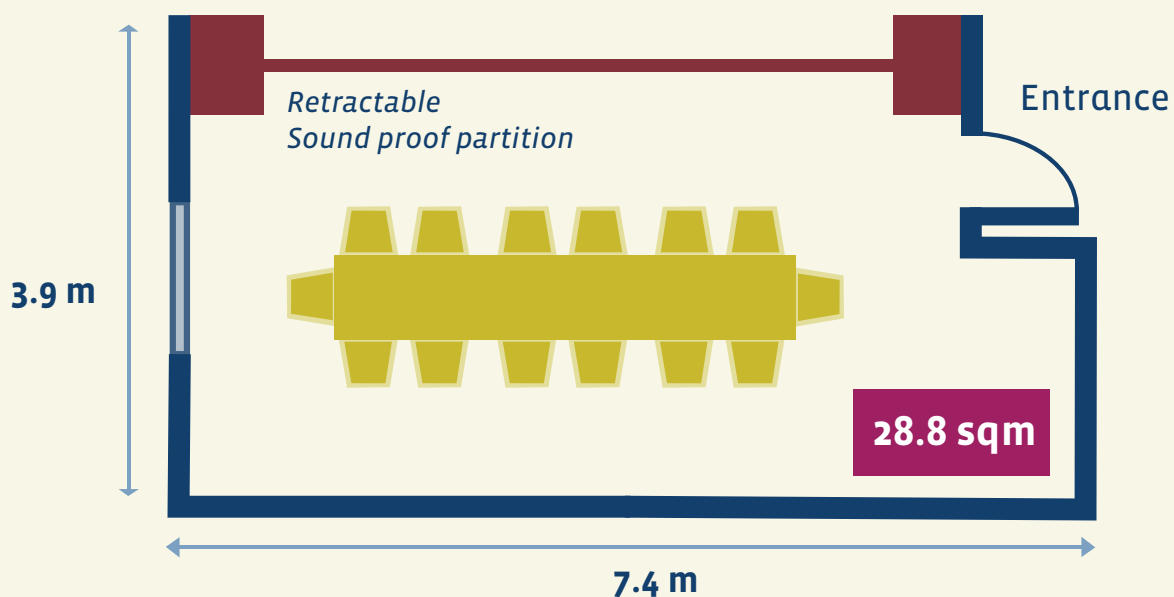

Galileo

(Conference Centre)

Function: **Board Room**

Capacity: **14 People**

Function: **Theatre**

Capacity: **26 People**

- Natural Light
- Broad Band (WIFI)
- Multimedia (LCD/DVD)
- Data Projector
- Air Conditioning