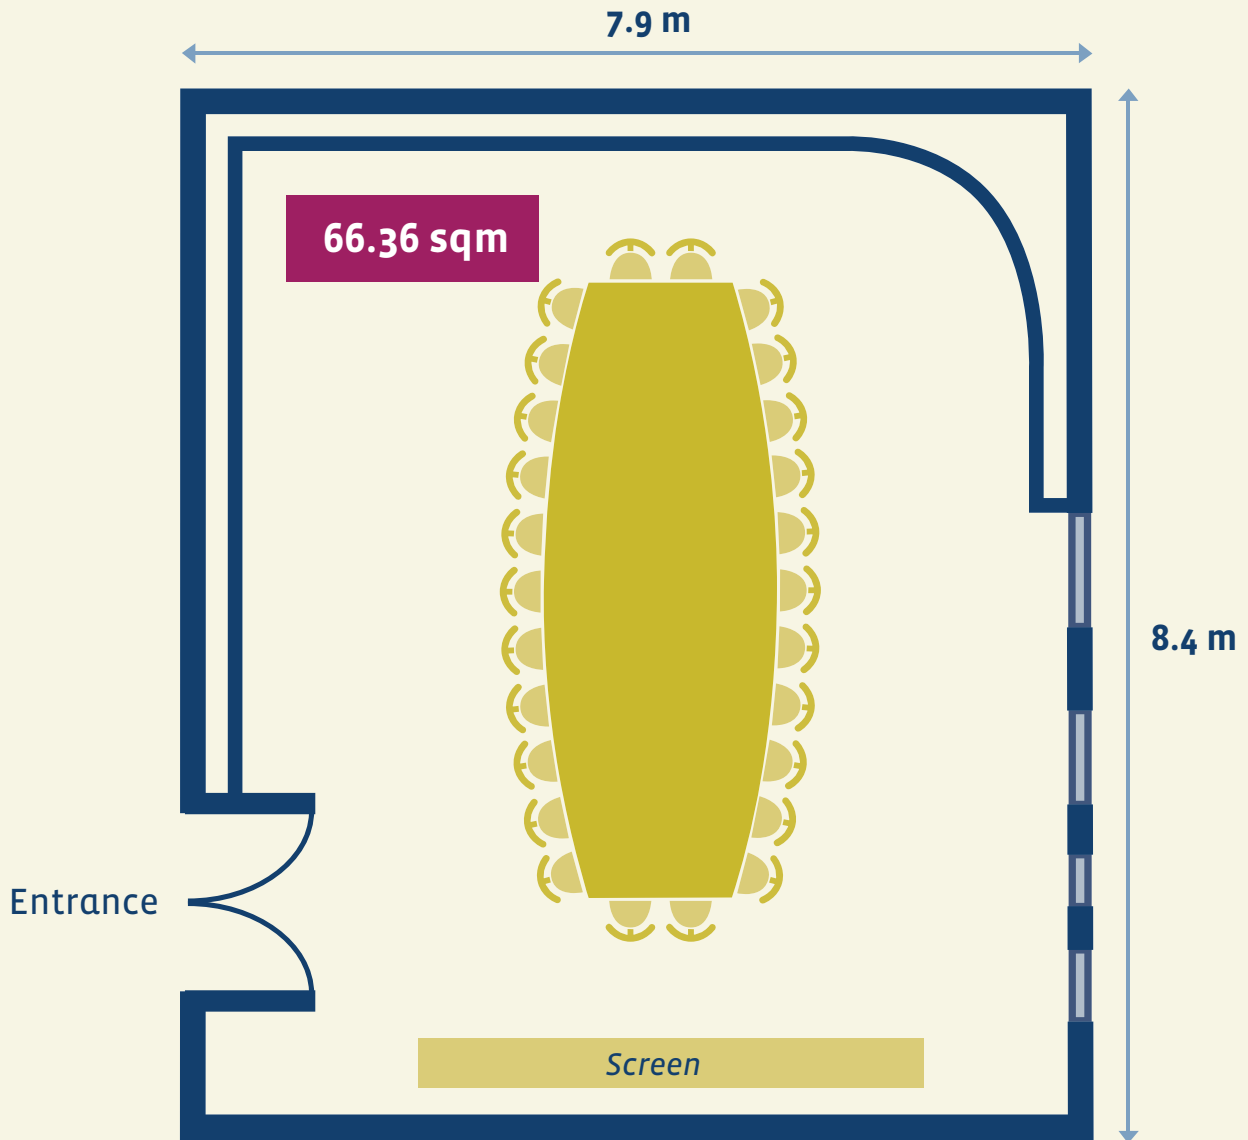

Arkle

(Conference Centre)

Function: **Board Room**
Capacity: **Up to 24 People**

- Natural Light
- Broad Band (WIFI)
- Multimedia (LCD/DVD)
- Data Projector
- Air Conditioning
- Hand-held Room Controller
- Retractable Screen
- Conference Phone